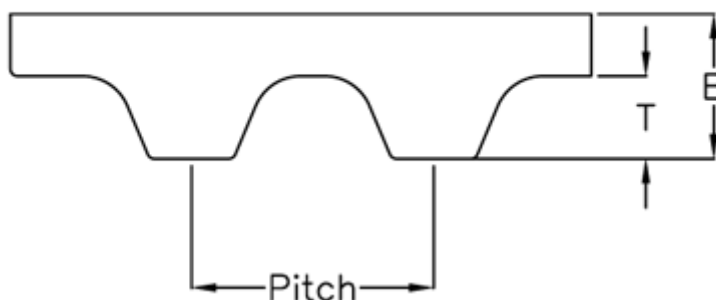

Article number: 602776220517

Description: Gates Timing Belt Synchropower PU 25 T5 510

Measures

| | |
|-----------------|----------------|
| Height B mm | = 2.2 |
| Height T mm | = 1.2 |
| Length | = 510 |
| Number of teeth | = 102 |
| Pitch | = 5 |
| Type | = PU 25 T5 510 |
| Width | = 25 |